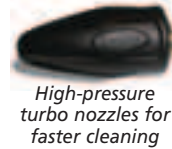

Dimensions: 20"l x 16"w x 17"h

Clean better with Hotsy detergents

Hotsy pressure washers and parts washers clean best when matched with specially formulated Hotsy detergents. More than 40 liquids and powders meet every cleaning need imaginable. Nearly all contain Hotsy's exclusive advanced-formula HCC additives to help prevent scale build-up and to fight corrosion in your equipment. Most Hotsy detergents are USDA and Canadian Agriculture approved. All are highly concentrated, so a little goes a long way.

Hotsy Accessories customize your application for top performance

100' E-Zee Hose Reel Kit

High-pressure turbo nozzles for faster cleaning

Telescoping wands extend to 24' to reach high places without scaffolding