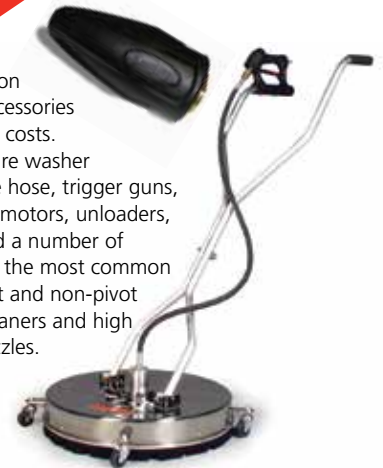

SERVICE & REPAIR

Hotsy has more than 170 local dealers in North America, all factory-trained to properly evaluate your high-pressure cleaning needs.

Hotsy has factory-trained service technicians who will provide on-site maintenance for your cleaning equipment. Our techs have most common replacement parts on their service truck, and will quickly have your washer running smoothly.

FIND OUT MORE ONLINE: HOTSY.COM

hotsy *Nothing Cleans Like a Hotsy!*

Tel: (800) 525-1976 Fax: (888) 880-9631
www.Hotsy.com email: info@Hotsy.com

P/N 8.941-575.0 Effective 12/14

Specifications & product descriptions subject to change without notice. Hotsy's manufacturing facilities have established and apply a quality and environmental management system to be ISO 9001:2008 and ISO 14001:2001 certified.

A member of KÄRCHER North America

©2014 Hotsy

NOTE: We are constantly improving and updating our products. Consequently, pictures, features and specifications in this brochure may differ slightly from current models. Flow rates and pressure ratings may vary due to variances allowed by manufacturers of our machine components. We attempt to keep our machine performance within ±10% of listed specifications.

Distributed by: